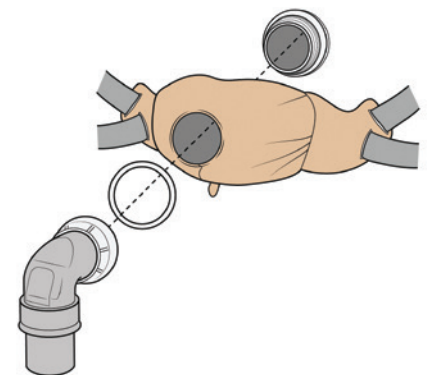

Easy Mask / Cushion Replacement:

Quick, simple and cost-effective replacement of material that routinely comes in contact with the skin surface.