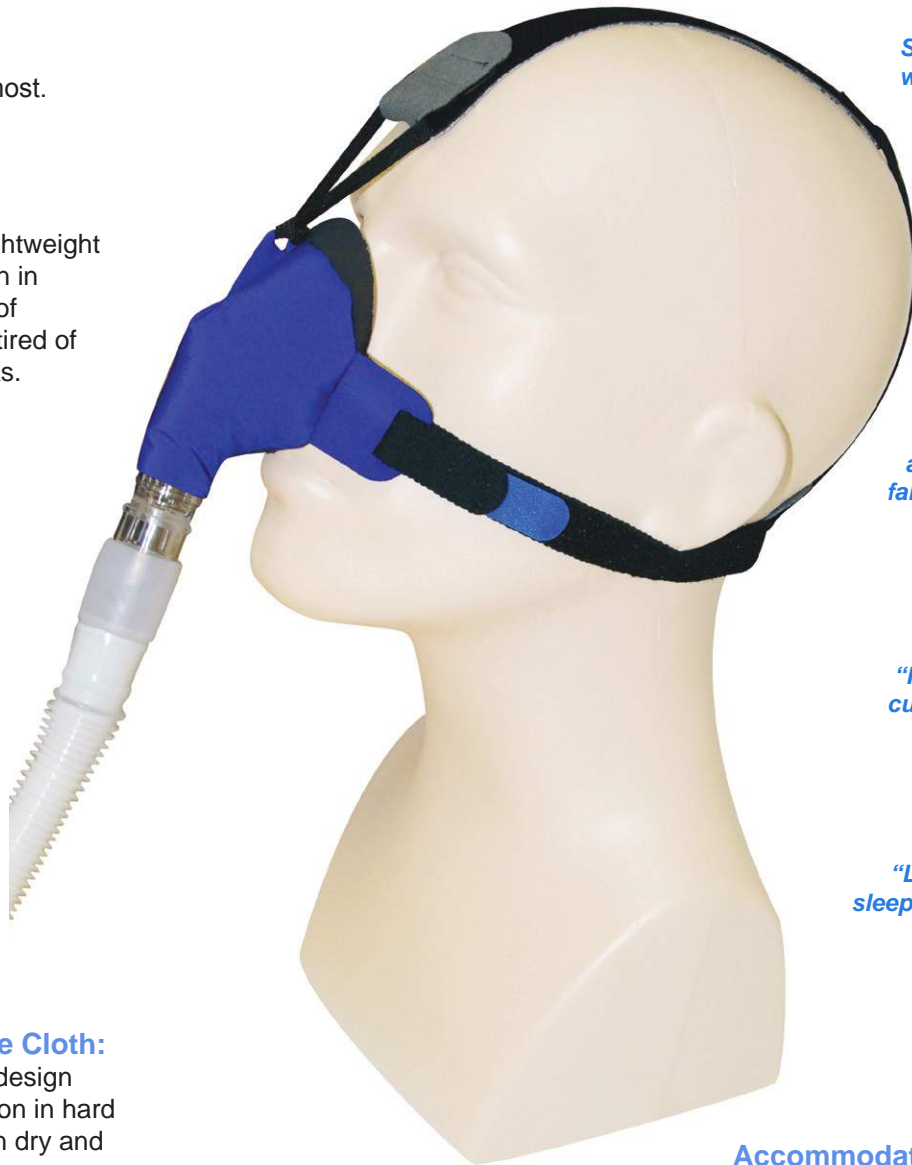

Yes, it's cloth. Yes, it works. And yes, it's beautiful!

The little cloth mask that changed the world of sleep therapy.

Simple & Elegant:

Mask. Connector. 3-point headgear. One size fits most. Nothing else to it.

Proven Technology:

SleepWeaver brand of lightweight soft cloth masks has been in use for years. The mask of choice for users that are tired of hard, heavy, plastic masks.

Zzzephyr Seal:

The secret is in the seal. A special cloth material that gently inflates like a balloon to achieve a seal around the nose.

Loose Fit Headgear:

Traditional hard plastic mask straps can be pulled uncomfortably tight to get a good seal. SleepWeaver soft cloth masks seal with loose fitting straps – it's just a better way to sleep.

Nothing Breathes Like Cloth:

Special breathable cloth design eliminates fogging common in hard plastic masks. Keeps skin dry and comfortable.

Lightweight:

What could be lighter than a thin piece of cloth?